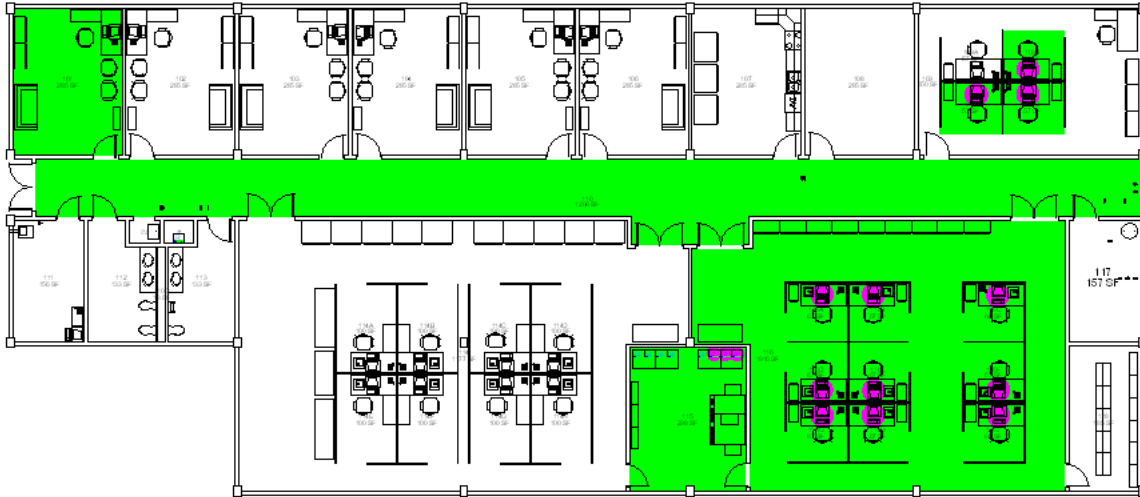

1212 Waldon Drive
Fayville, Massachusetts 01525
Phone: (555) 555-5555

11 Corporate Drive: Data Center, 1

| Asset | Description | Location |
|--------------|--------------------|------------------|
| CPU108 | Desktop CPU | 109B: Cube |
| CPU109 | Desktop CPU | 109C: Cube |
| CPU110 | Desktop CPU | 109D: Cube |
| CPU119 | Desktop CPU | 116A: Cube |
| CPU120 | Desktop CPU | 116B: Cube |
| CPU121 | Desktop CPU | 116D: Cube |
| CPU122 | Desktop CPU | 116E: Cube |
| CPU123 | Desktop CPU | 103: Office |
| CPU124 | Desktop CPU | 116H: Cube1 |
| CPU125 | Desktop CPU | 116C: Cube |
| CPU127 | Desktop CPU | 116F: Cube |
| CPU128 | Desktop CPU | 116J: Cube |
| R700 | Router | 115: Copy Center |
| R800 | Router | 115: Copy Center |
| R900 | Router | 115: Copy Center |