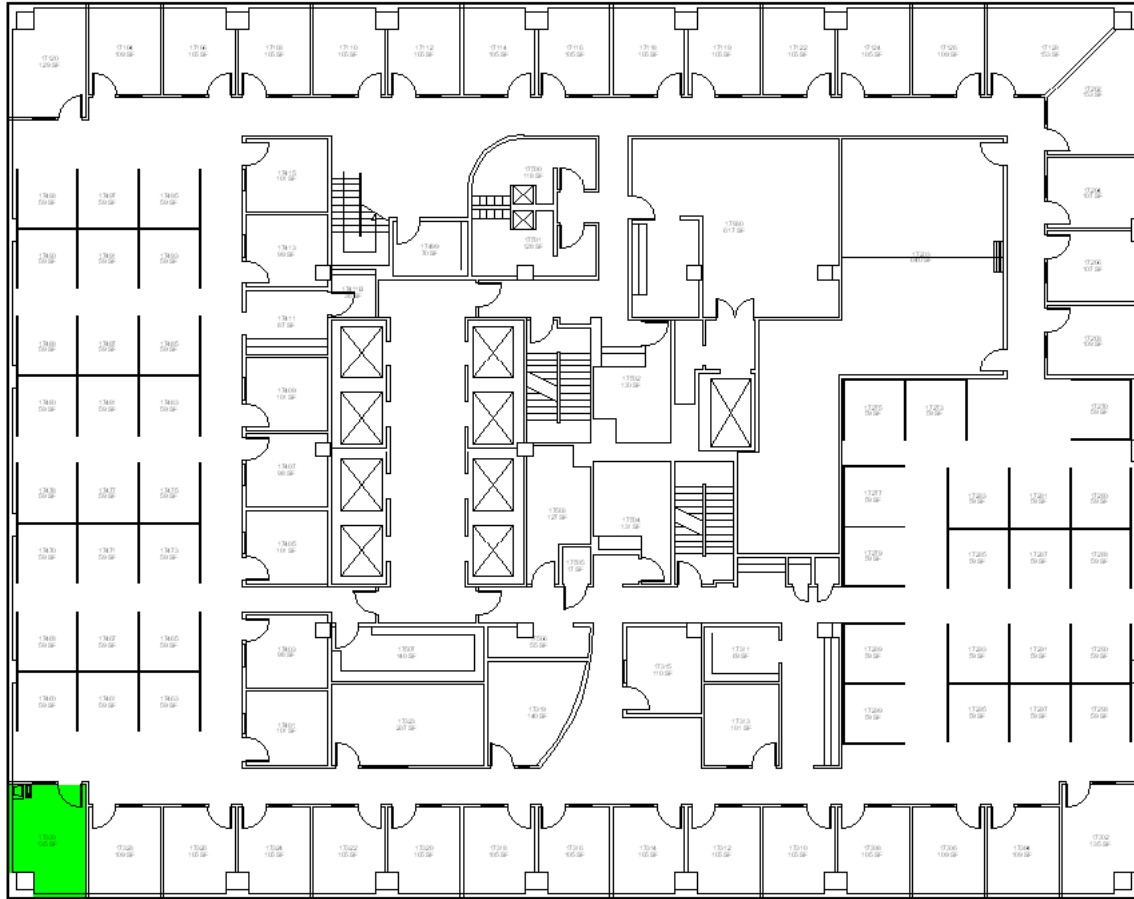

1212 Waldon Drive
Fayville, Massachusetts 01525
Phone: (555) 555-5555

11 Corporate Drive: Administration, 17

Asset	Description	Location
CPU1701	Desktop CPU	17330: Office
17330	Office