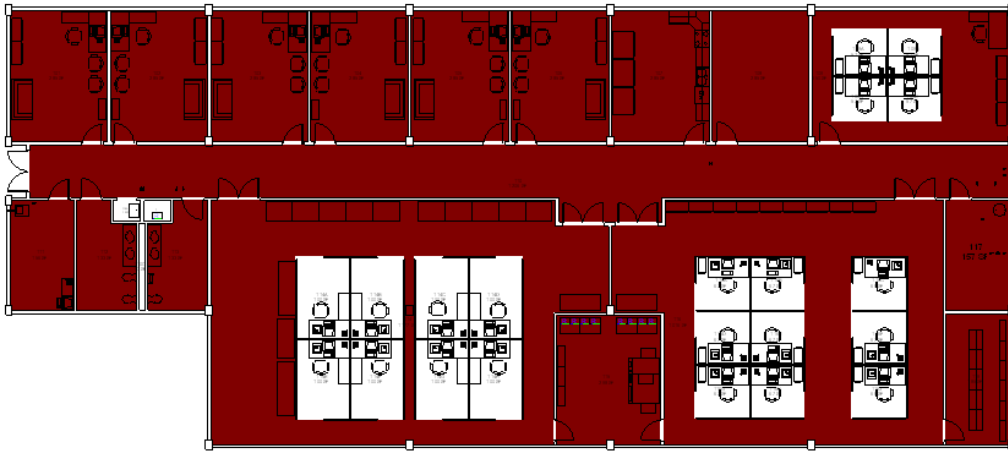

1212 Waldon Drive
Fayville, Massachusetts 01525
Phone: (555) 555-5555

**11 Corporate Drive
Data Center, 1**

 Spaces > 100 SF

Space	Description	Area
110	Corridor	1,206
102	Office	285
103	Office	285
104	Office	285
105	Office	285
106	Office	285
107	Kitchen	285
101	Office	285
109	Float Space	350
118	File Room	185

**11 Corporate Drive
Data Center, 1**

111	Computer Room 1	156
112	Rest Room	133
113	Rest Room	133
114	Work Space	1,177
115	Copy Center	298
116	Work Space1	1,016
117	Mech Room	157
108	Hardware Storage	285